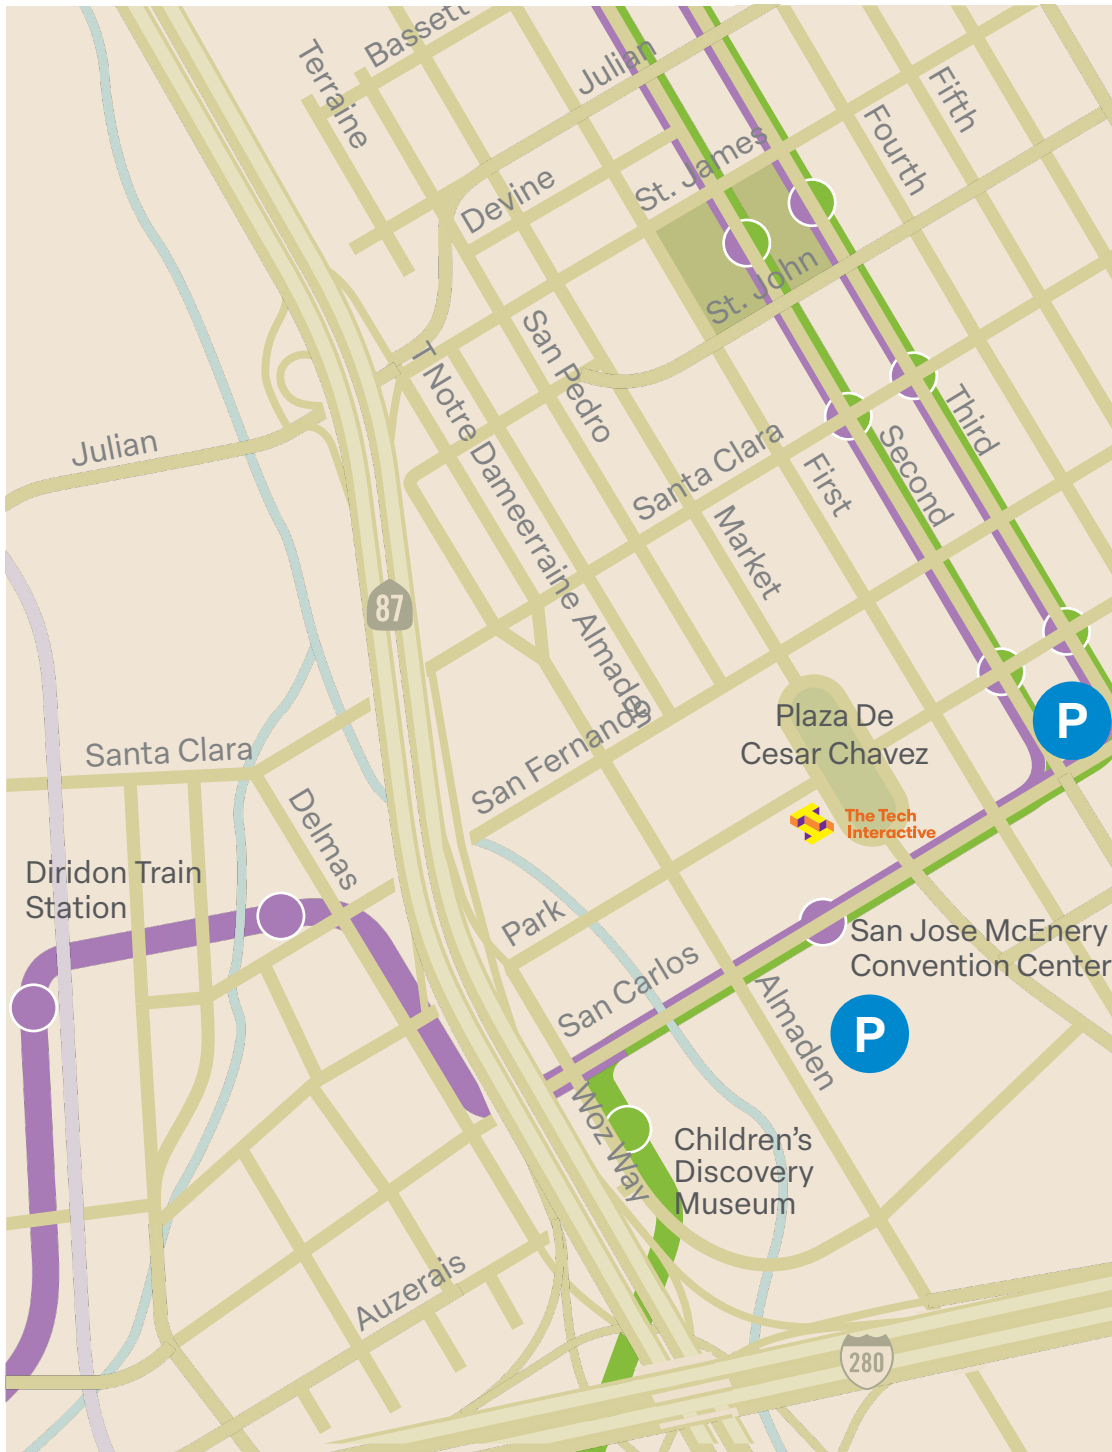

Carpool and Guest Parking

The Tech offers \$5 flat-rate parking validation at the Second and San Carlos Street garage (enter from Second or Third Streets) and the San Jose McEnery Convention Center garage (enter from Market Street).

Validation is available in the lobby during opening hours. Validation not valid for special event pricing. Limited handicapped parking is available at The Tech Interactive's main entrance on S. Market St.

Parking garage

VTA Light Rail / Station

The Tech
Interactive